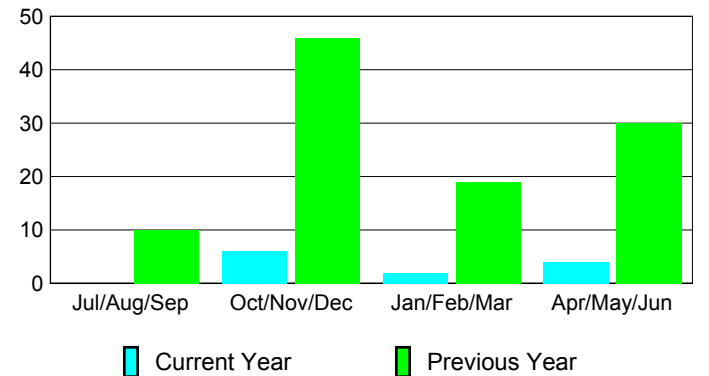

Comparison of Membership Gain/Loss

Current Year Compared to the Previous Year