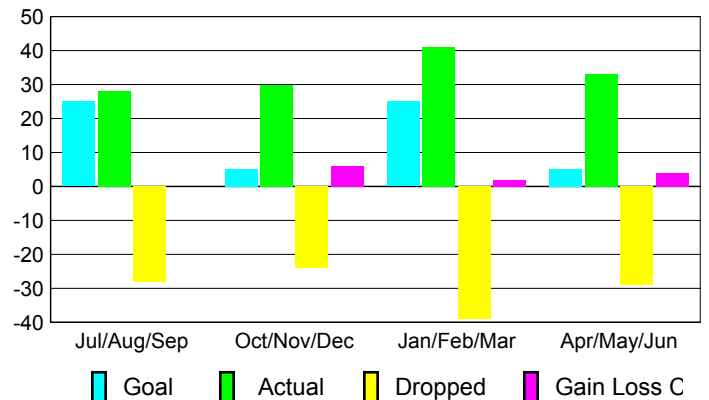

Membership Results 2009-2010

Goal, New, Dropped, Gain/Loss